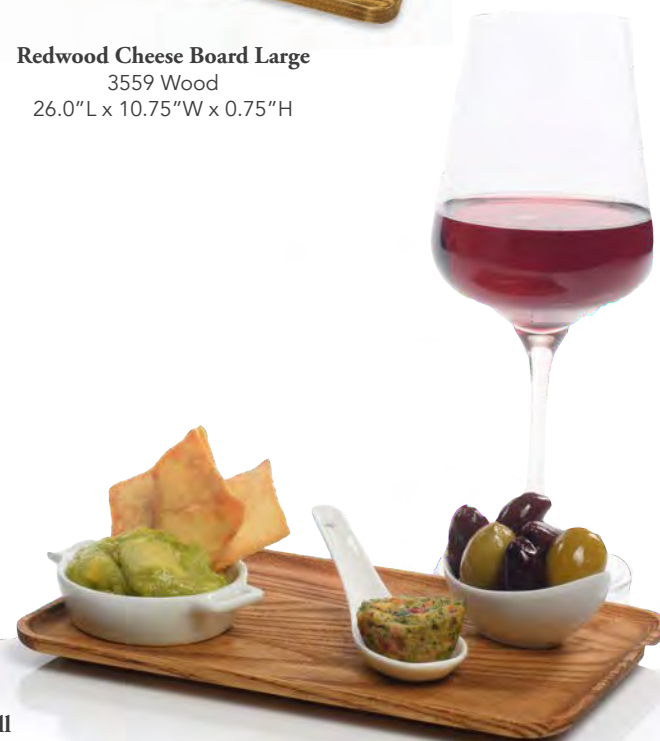

Redwood

Simple yet so very sophisticated.

Redwood Cheese Board Small
3558 Wood
19.75"L x 7.75"W x 0.75"H

Redwood Cheese Board Large
3559 Wood
26.0"L x 10.75"W x 0.75"H

Redwood Tray Large
3520 Wood
14.0"L x 8.0"W x 0.5"H