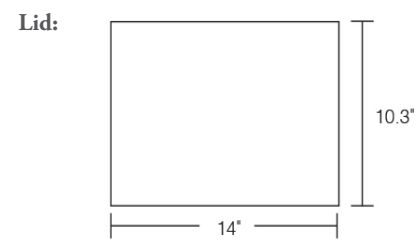

Georgetown Bento Box without Side Compartment