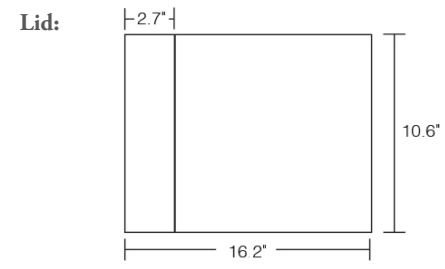

Bento Box Dimensions

Box & Lid

Georgetown Bento Box with Side Compartment