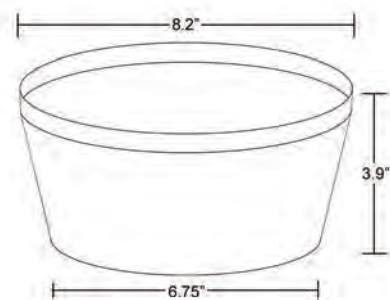

The most bang for your buck imaginable, all in South Beach style...

Available in three sizes to meet any culinary need.

Rimini Bowl Small
Melamine
6.0"D x 2.8"H - 16 oz.

- 6154 - Red
- 6073 - Lime
- 6074 - Smoke
- 6210 - Sky Blue
- 6072 - Bamboo
- 6224 - Sky Blue Bamboo