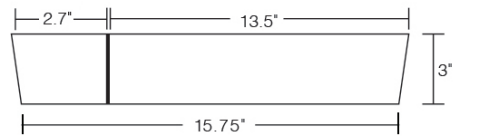

Bento Box Dimensions

Box & Lid

Georgetown Bento Box with Side Compartment