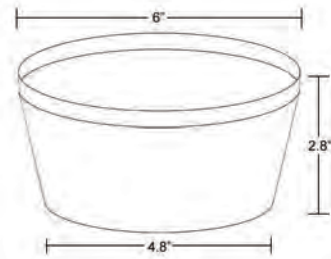

Rimini Bowl Small
Melamine
6.0"D x 2.8"H - 16 oz.

- 6154 - Red
- 6073 - Lime
- 6074 - Smoke
- 6210 - Sky Blue
- 6072 - Bamboo
- 6224 - Sky Blue Bamboo