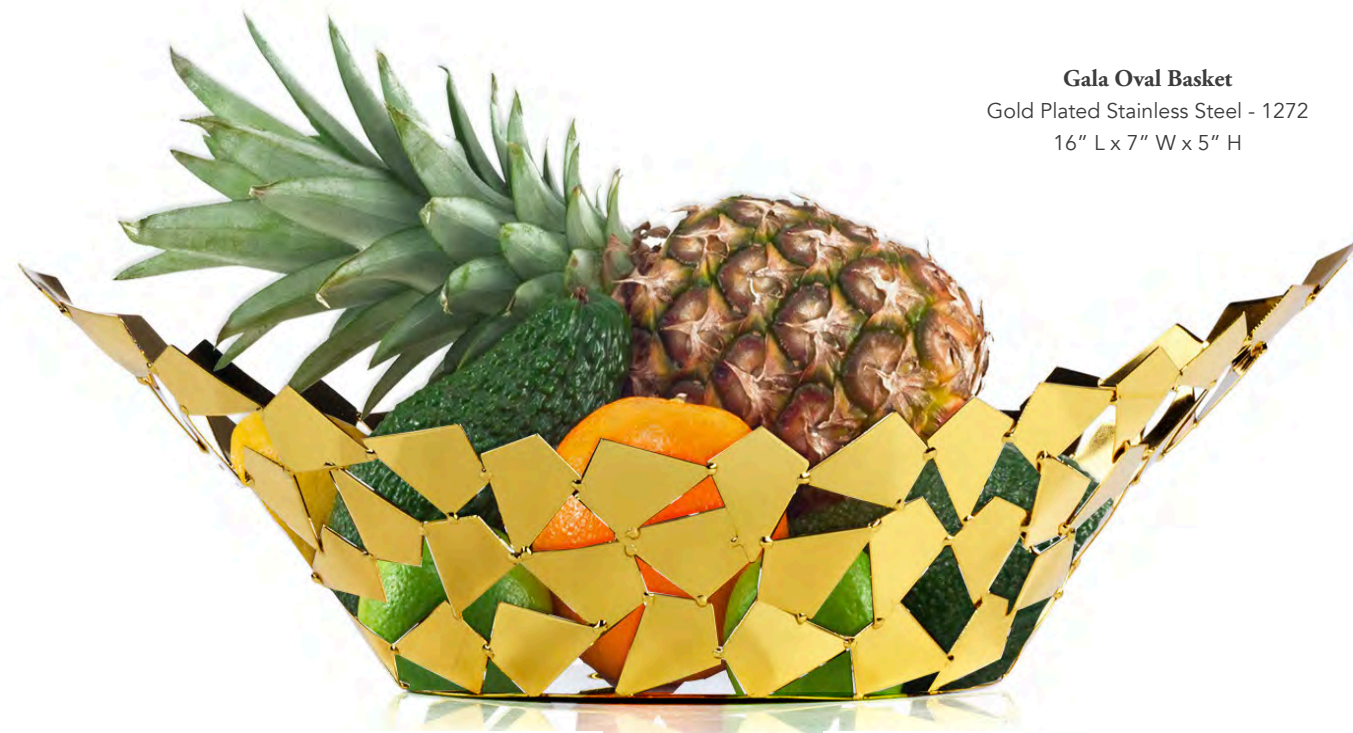

Madrid Tray Small Black
3914 Faux Leather
12.3"L x 7.3"W x 1.3"H

Gala Oval Basket
Gold Plated Stainless Steel - 1272
16" L x 7" W x 5" H

A Tray for Every Occasion.