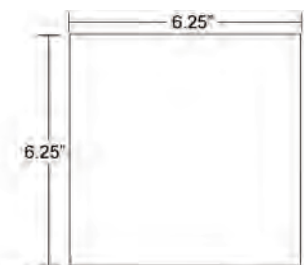

Georgetown Square Dish