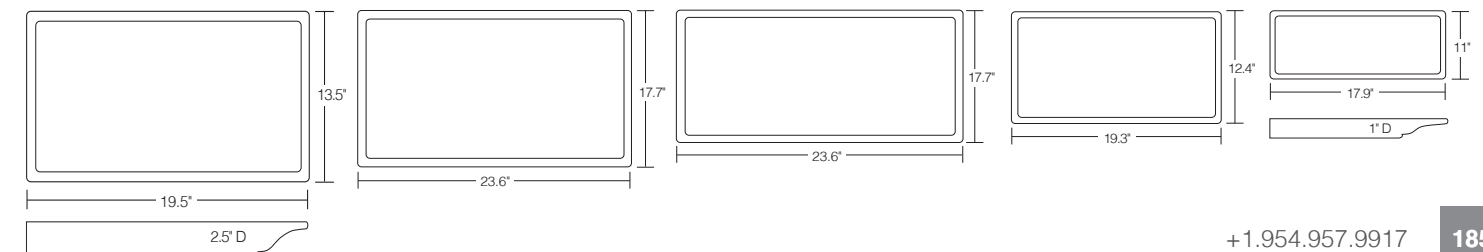

Multi-purpose, clean-lined basics for everyday use.

Clean & Simple

Make white the new white. Keep it tasteful.

b

a. Chop Box
9205 Melamine
6.0" L x 6.0" W x 4.0" H

b. Chop Tray
9206 Melamine
27.0" L x 15.0" W x 6.0" H