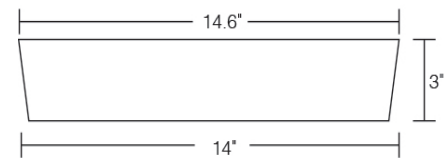

Georgetown Bento Box without Side Compartment