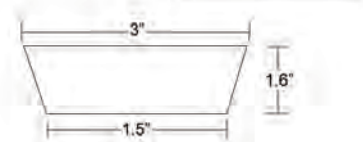

Georgetown Square Dish Small