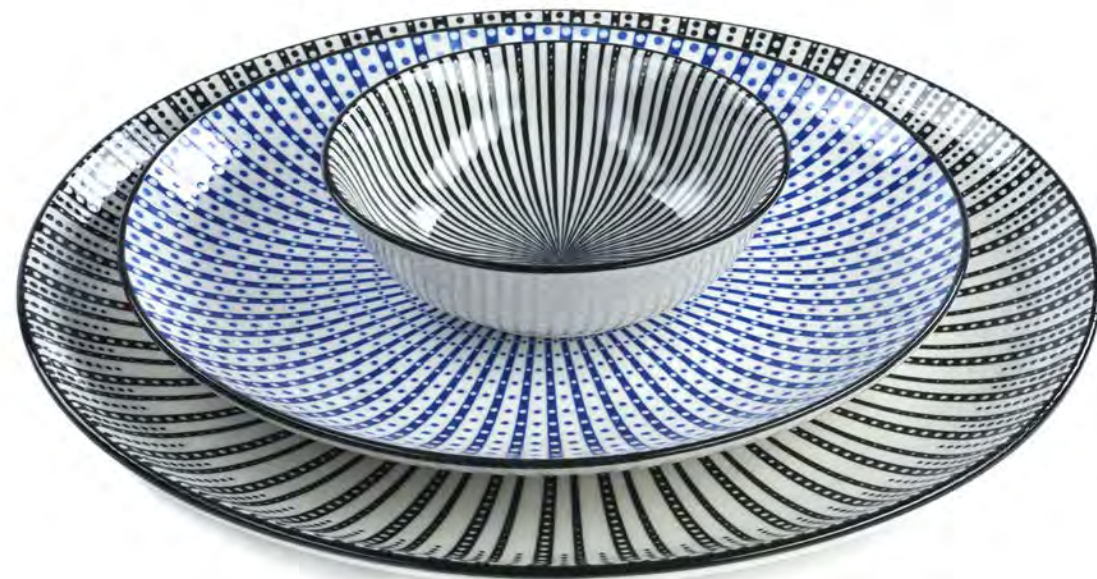

Playing With Patterns

Taking style hints from the far east, these mesmerizing collections make any occasion exotic.

Sapporo Rectangle Plate Black
1266 Ceramic
11.2" L x 6.3" W x .9" H

Monteverde S & P Set
9048 Matte Plastic/Stainless Steel
6.5" H