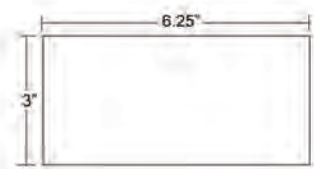

Georgetown Rectangle Dish Small