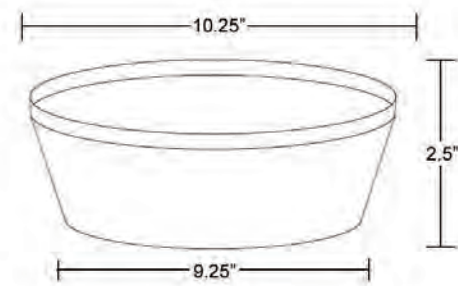

Rimini Bowl Large
Melamine
10.25"D x 2.5"H - 56 oz.

- a. 1106 - Smoke Bamboo
- b. 6213 - Tangerine Orange
- c. 1108 - Teal
- d. 1113 - Dark Blue
- e. 6071 - Smoke
- f. 6069 - Lime
- g. 6070 - Red
- h. 6209 - Sky Blue
- i. 6222 - Sky Blue Bamboo

*TOTAL HEIGHT INCLUDES LID