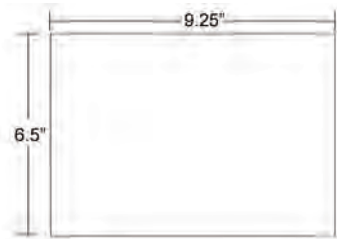

Insert Dish Dimensions

Georgetown Rectangle Dish Large